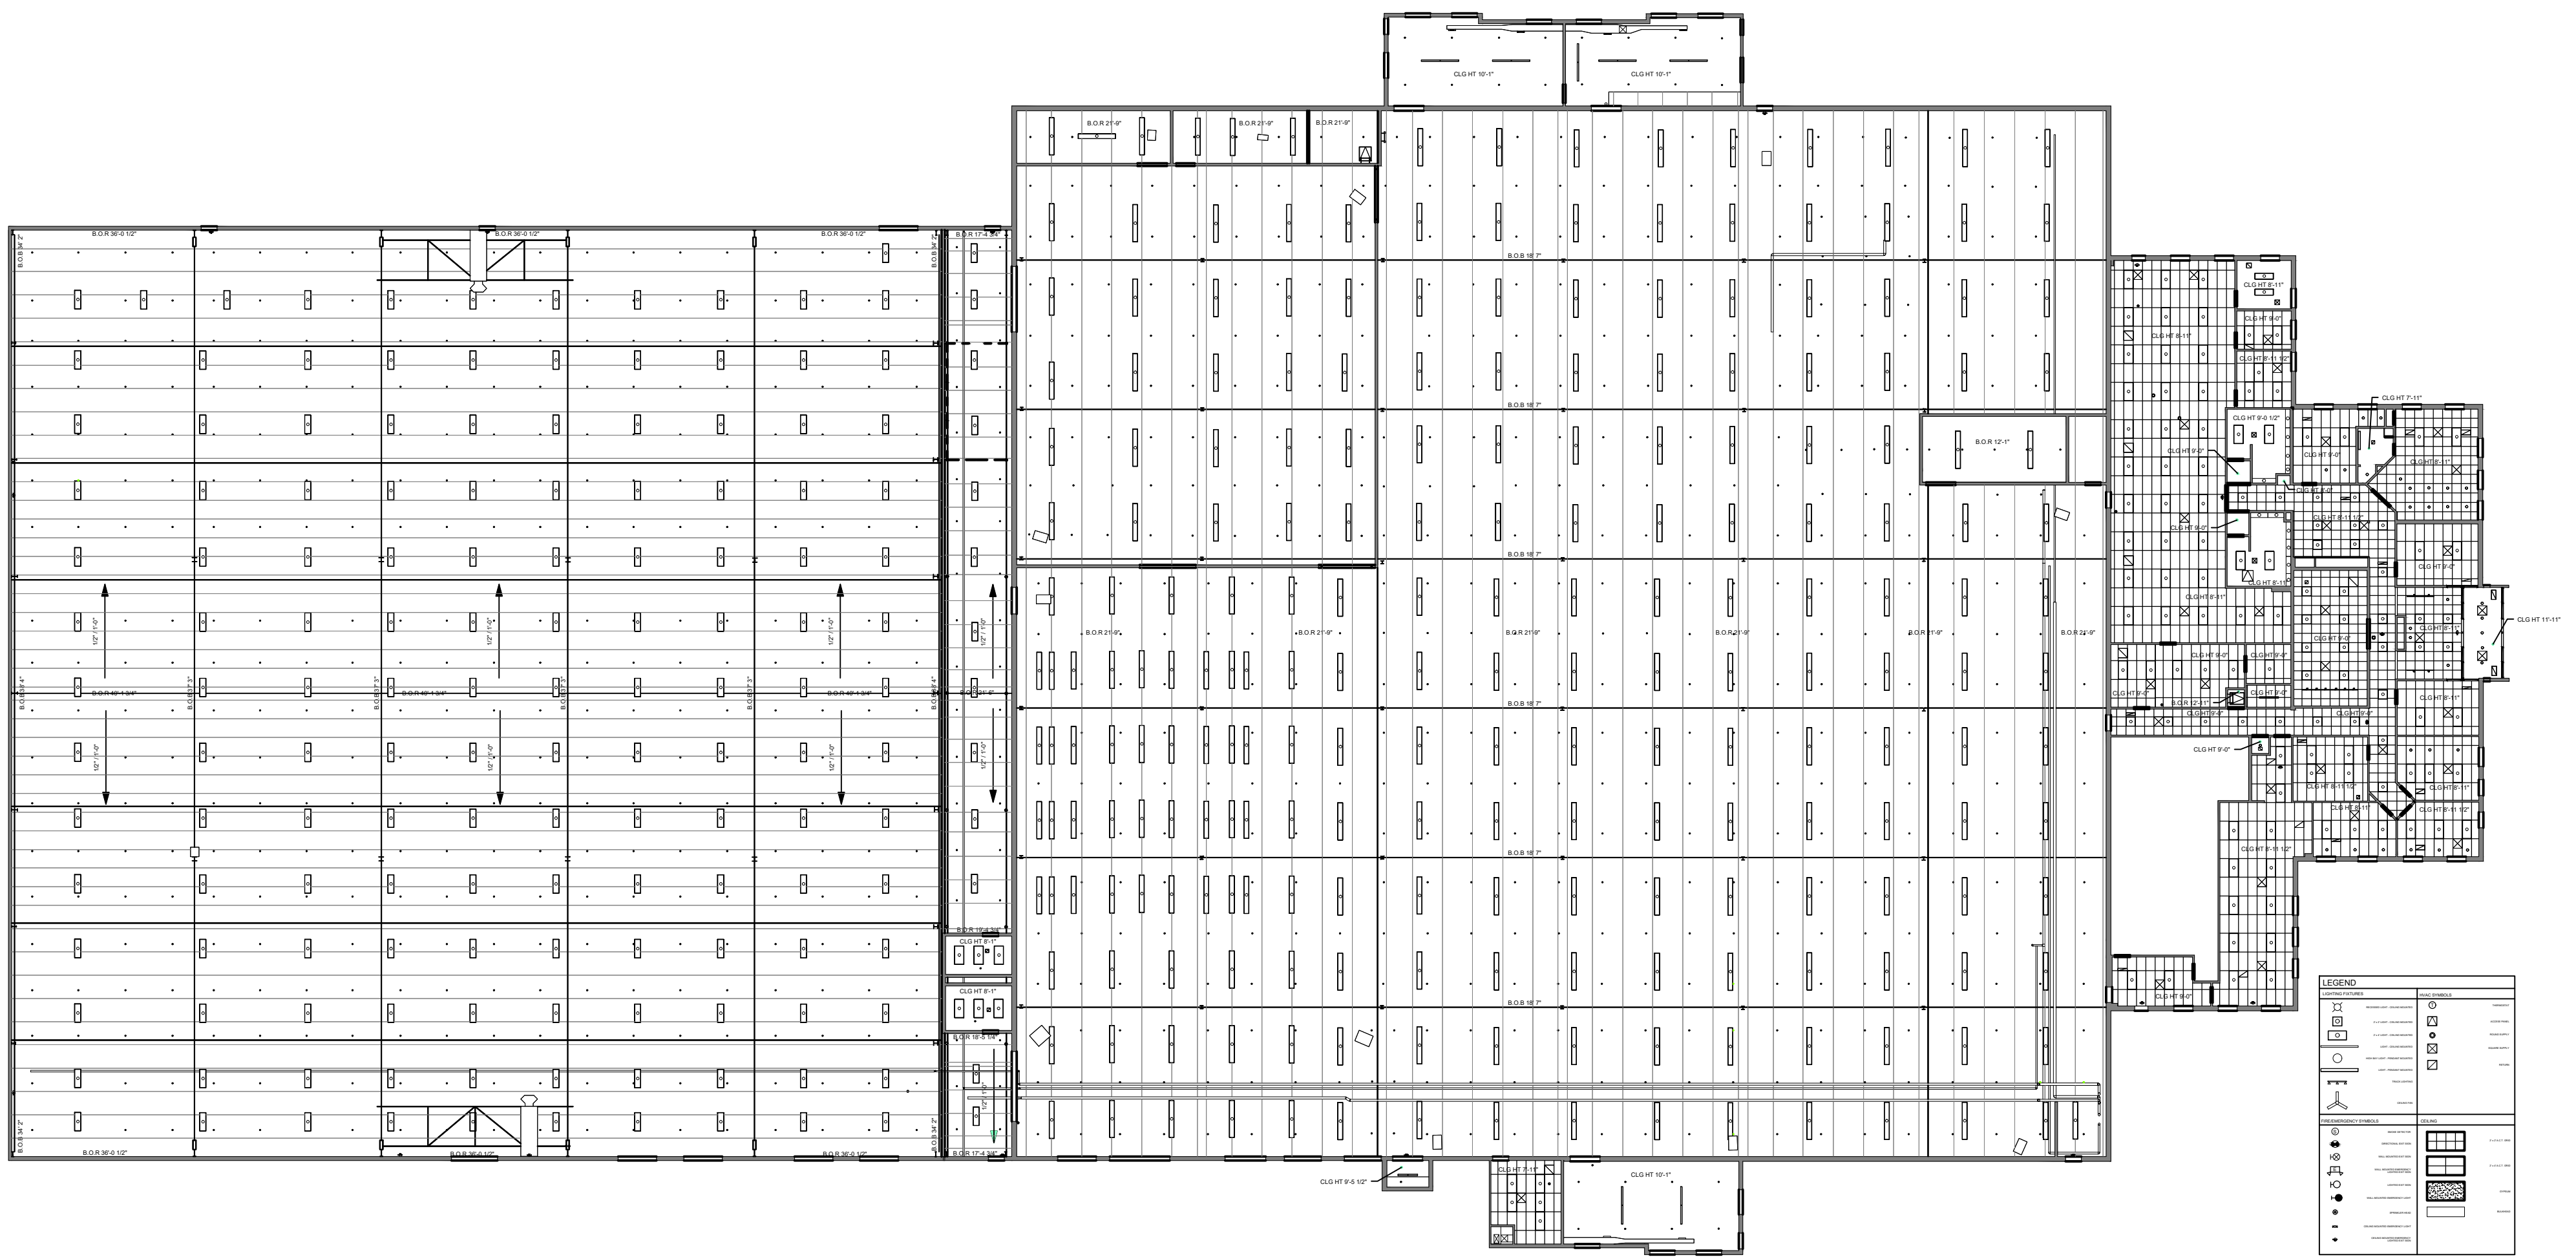

1st Floor Usable 107,853 sf
Not to Scale

Usable Square Footage per Tenant	
Tenant	Usable Sq. Ft.
A	42,603 sq. ft.
B	55,077 sq. ft.
C	3,125 sq. ft.
D	1,029 sq. ft.
E	1,068 sq. ft.
F (COMMON AREAS)	4,951 sq. ft.