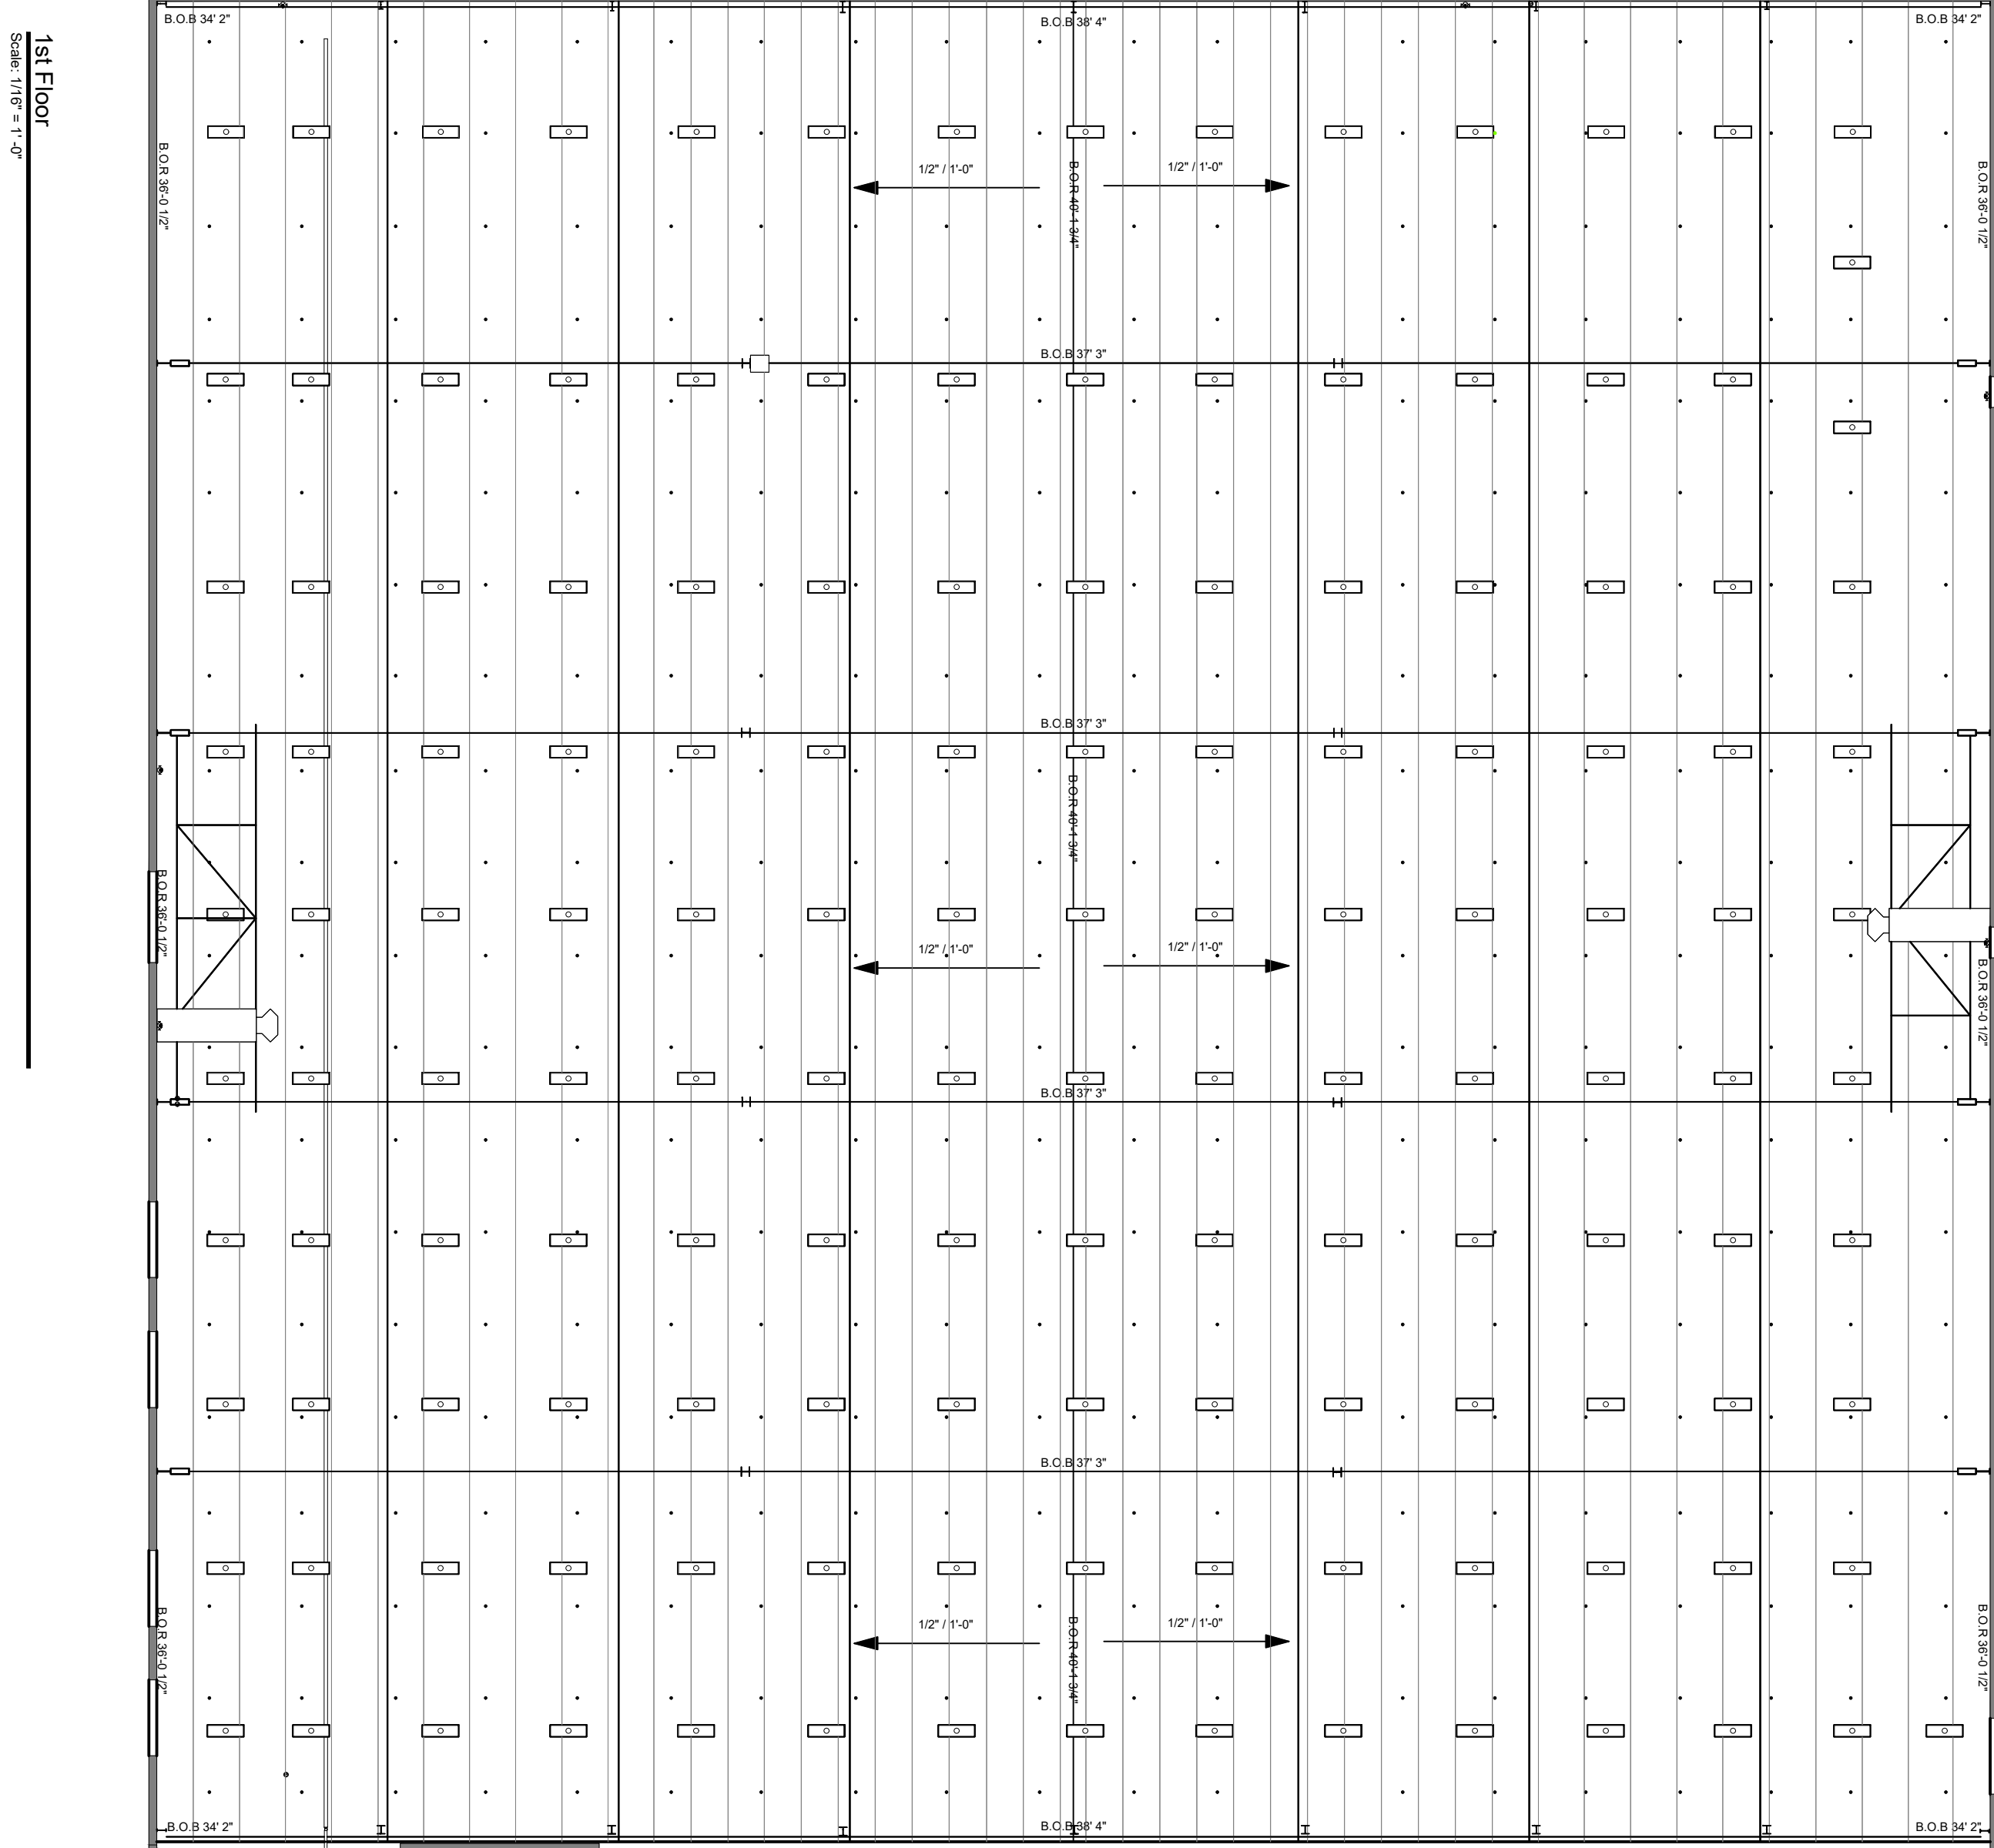

1st Floor
Scale: 1/8\"/>

LEGEND	
	Ceiling Grid
	Lighting Fixture
	Door
	Window
	Wall
	Column
	Structural Member
	Door Swing
	Window Swing
	Door Type
	Window Type
	Wall Type
	Column Type
	Structural Member Type