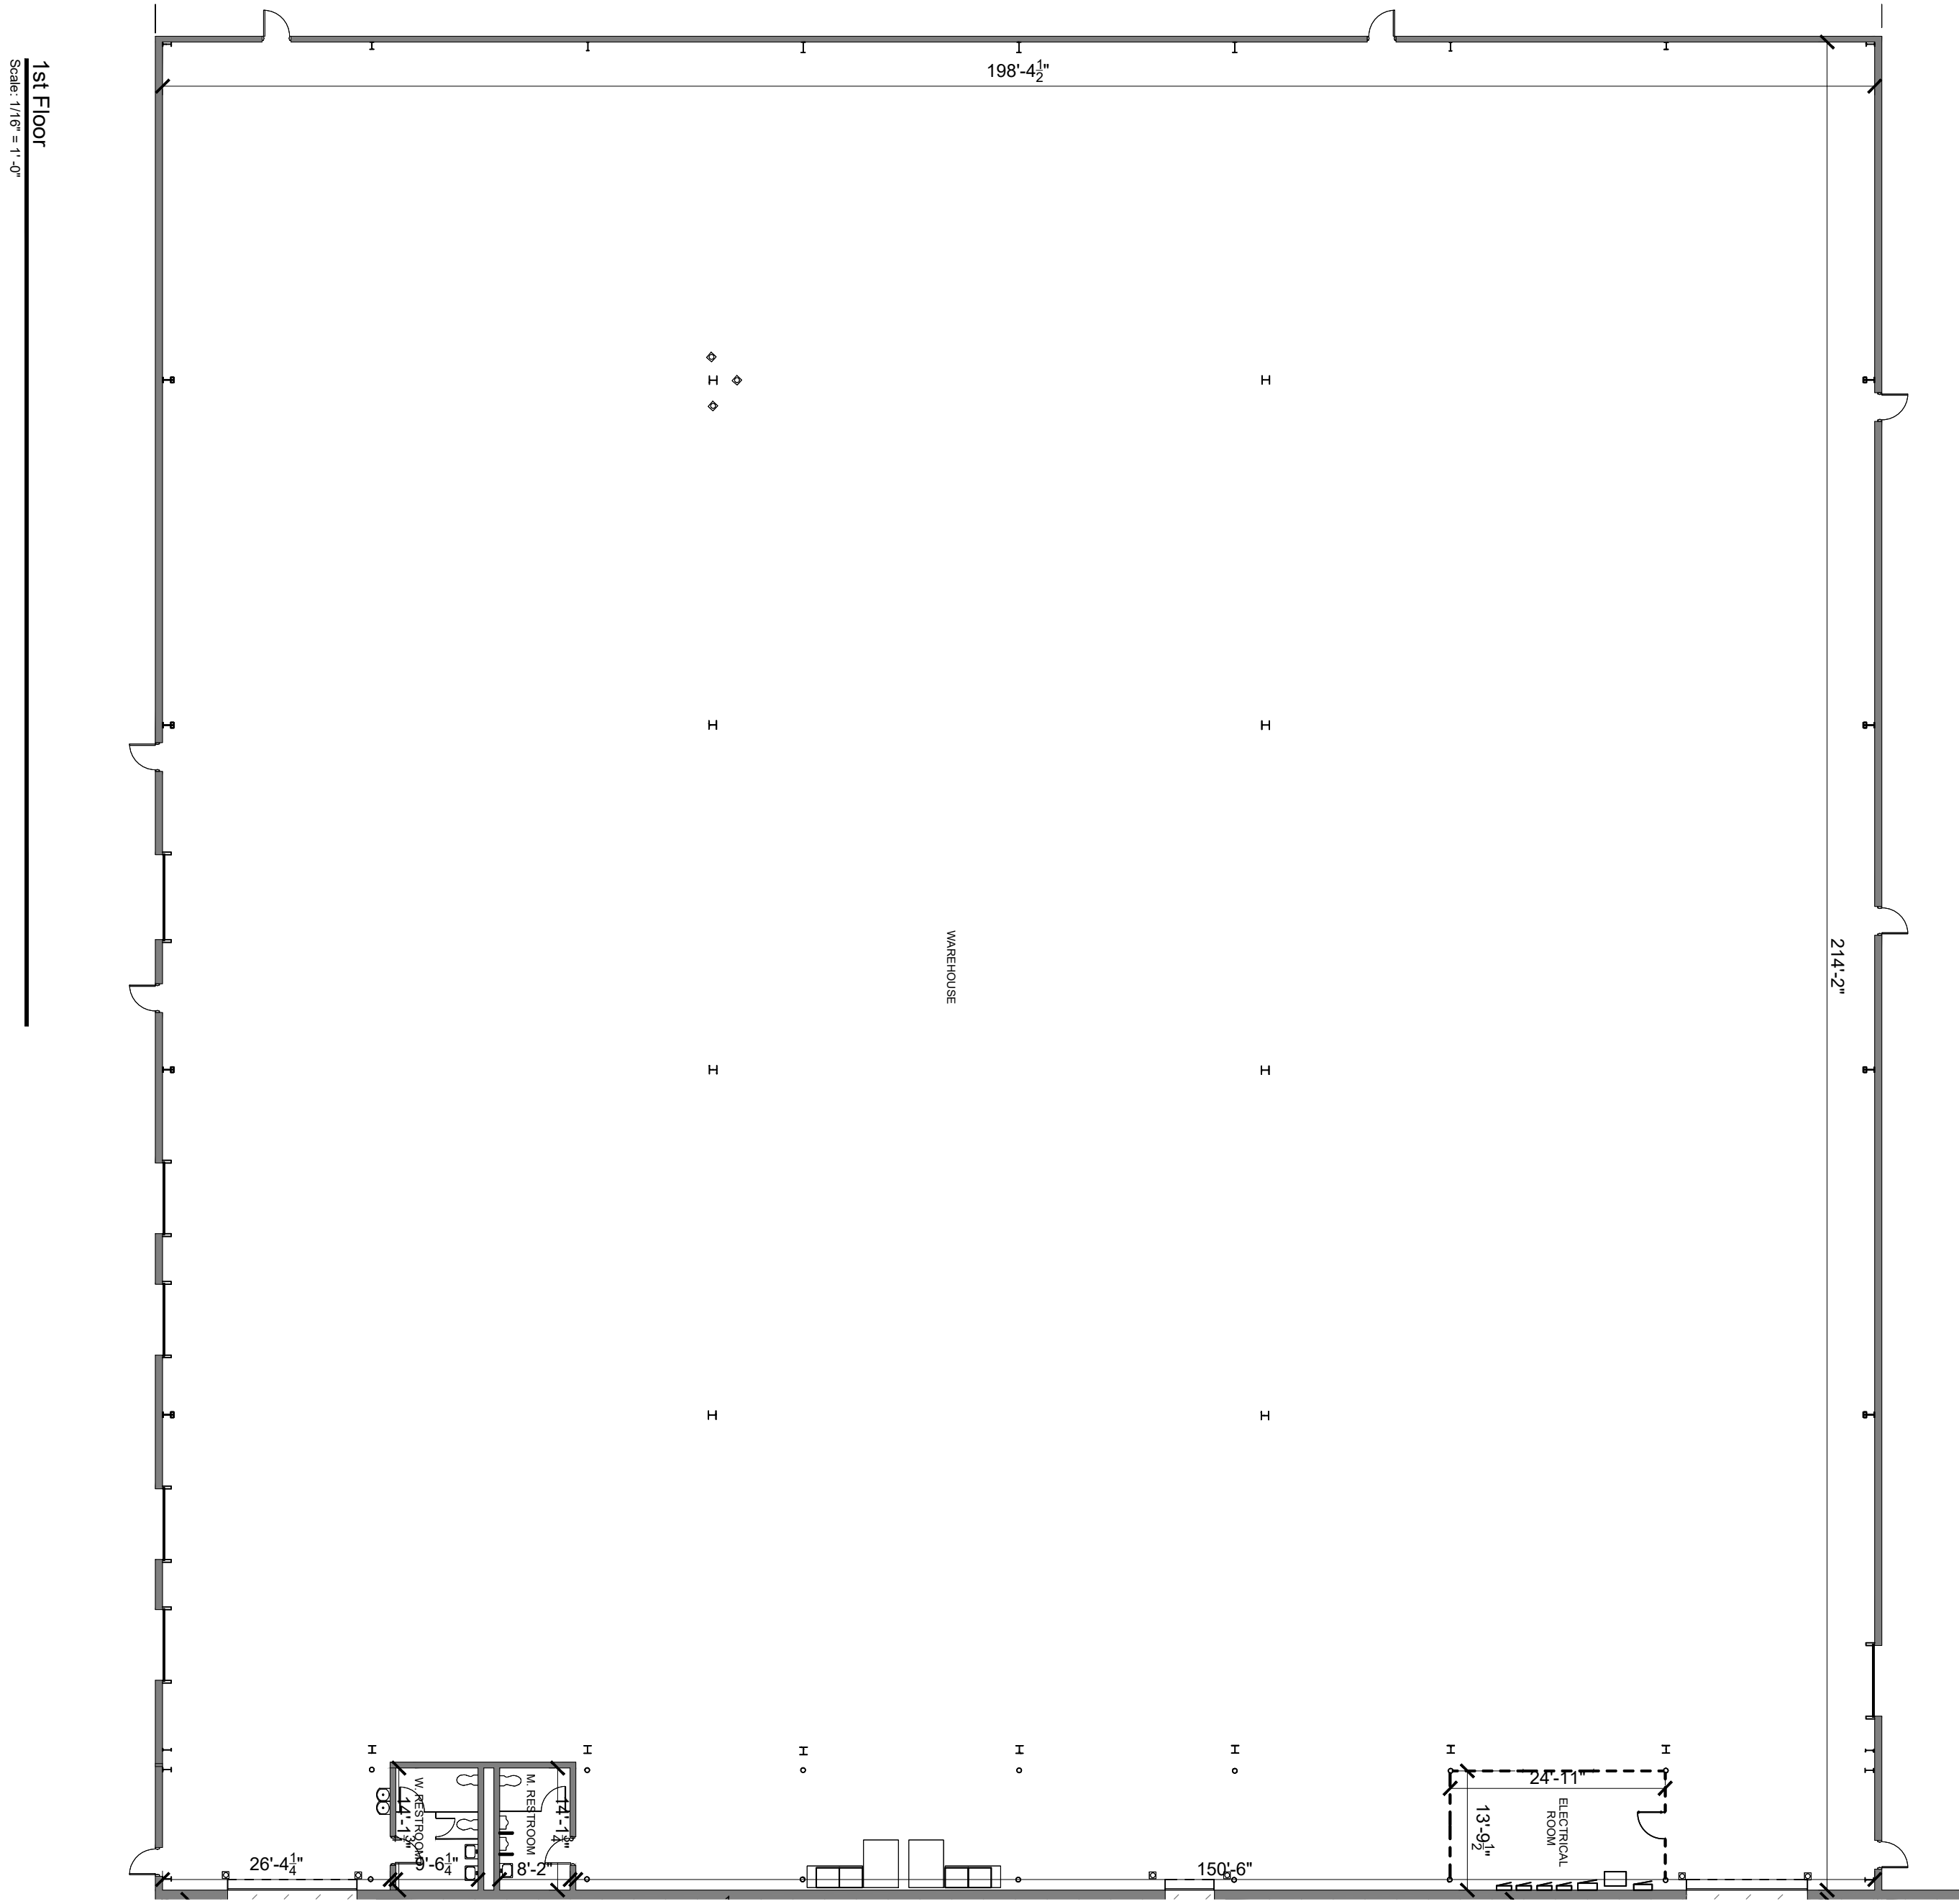

Sheet Information

Project Information

Revisions

Professional Stamp

Architects/Engineers/Consultants

EX1.1

Floor Plans

Project Number:

21122

Sheet Issue Date:

2021-08-31

Current Revision Date:

NOT FOR CONSTRUCTION

ICM Manor 1

200 Center Street
McKeesport, PA 15132

cadnetics
measure | draft | model | visualize