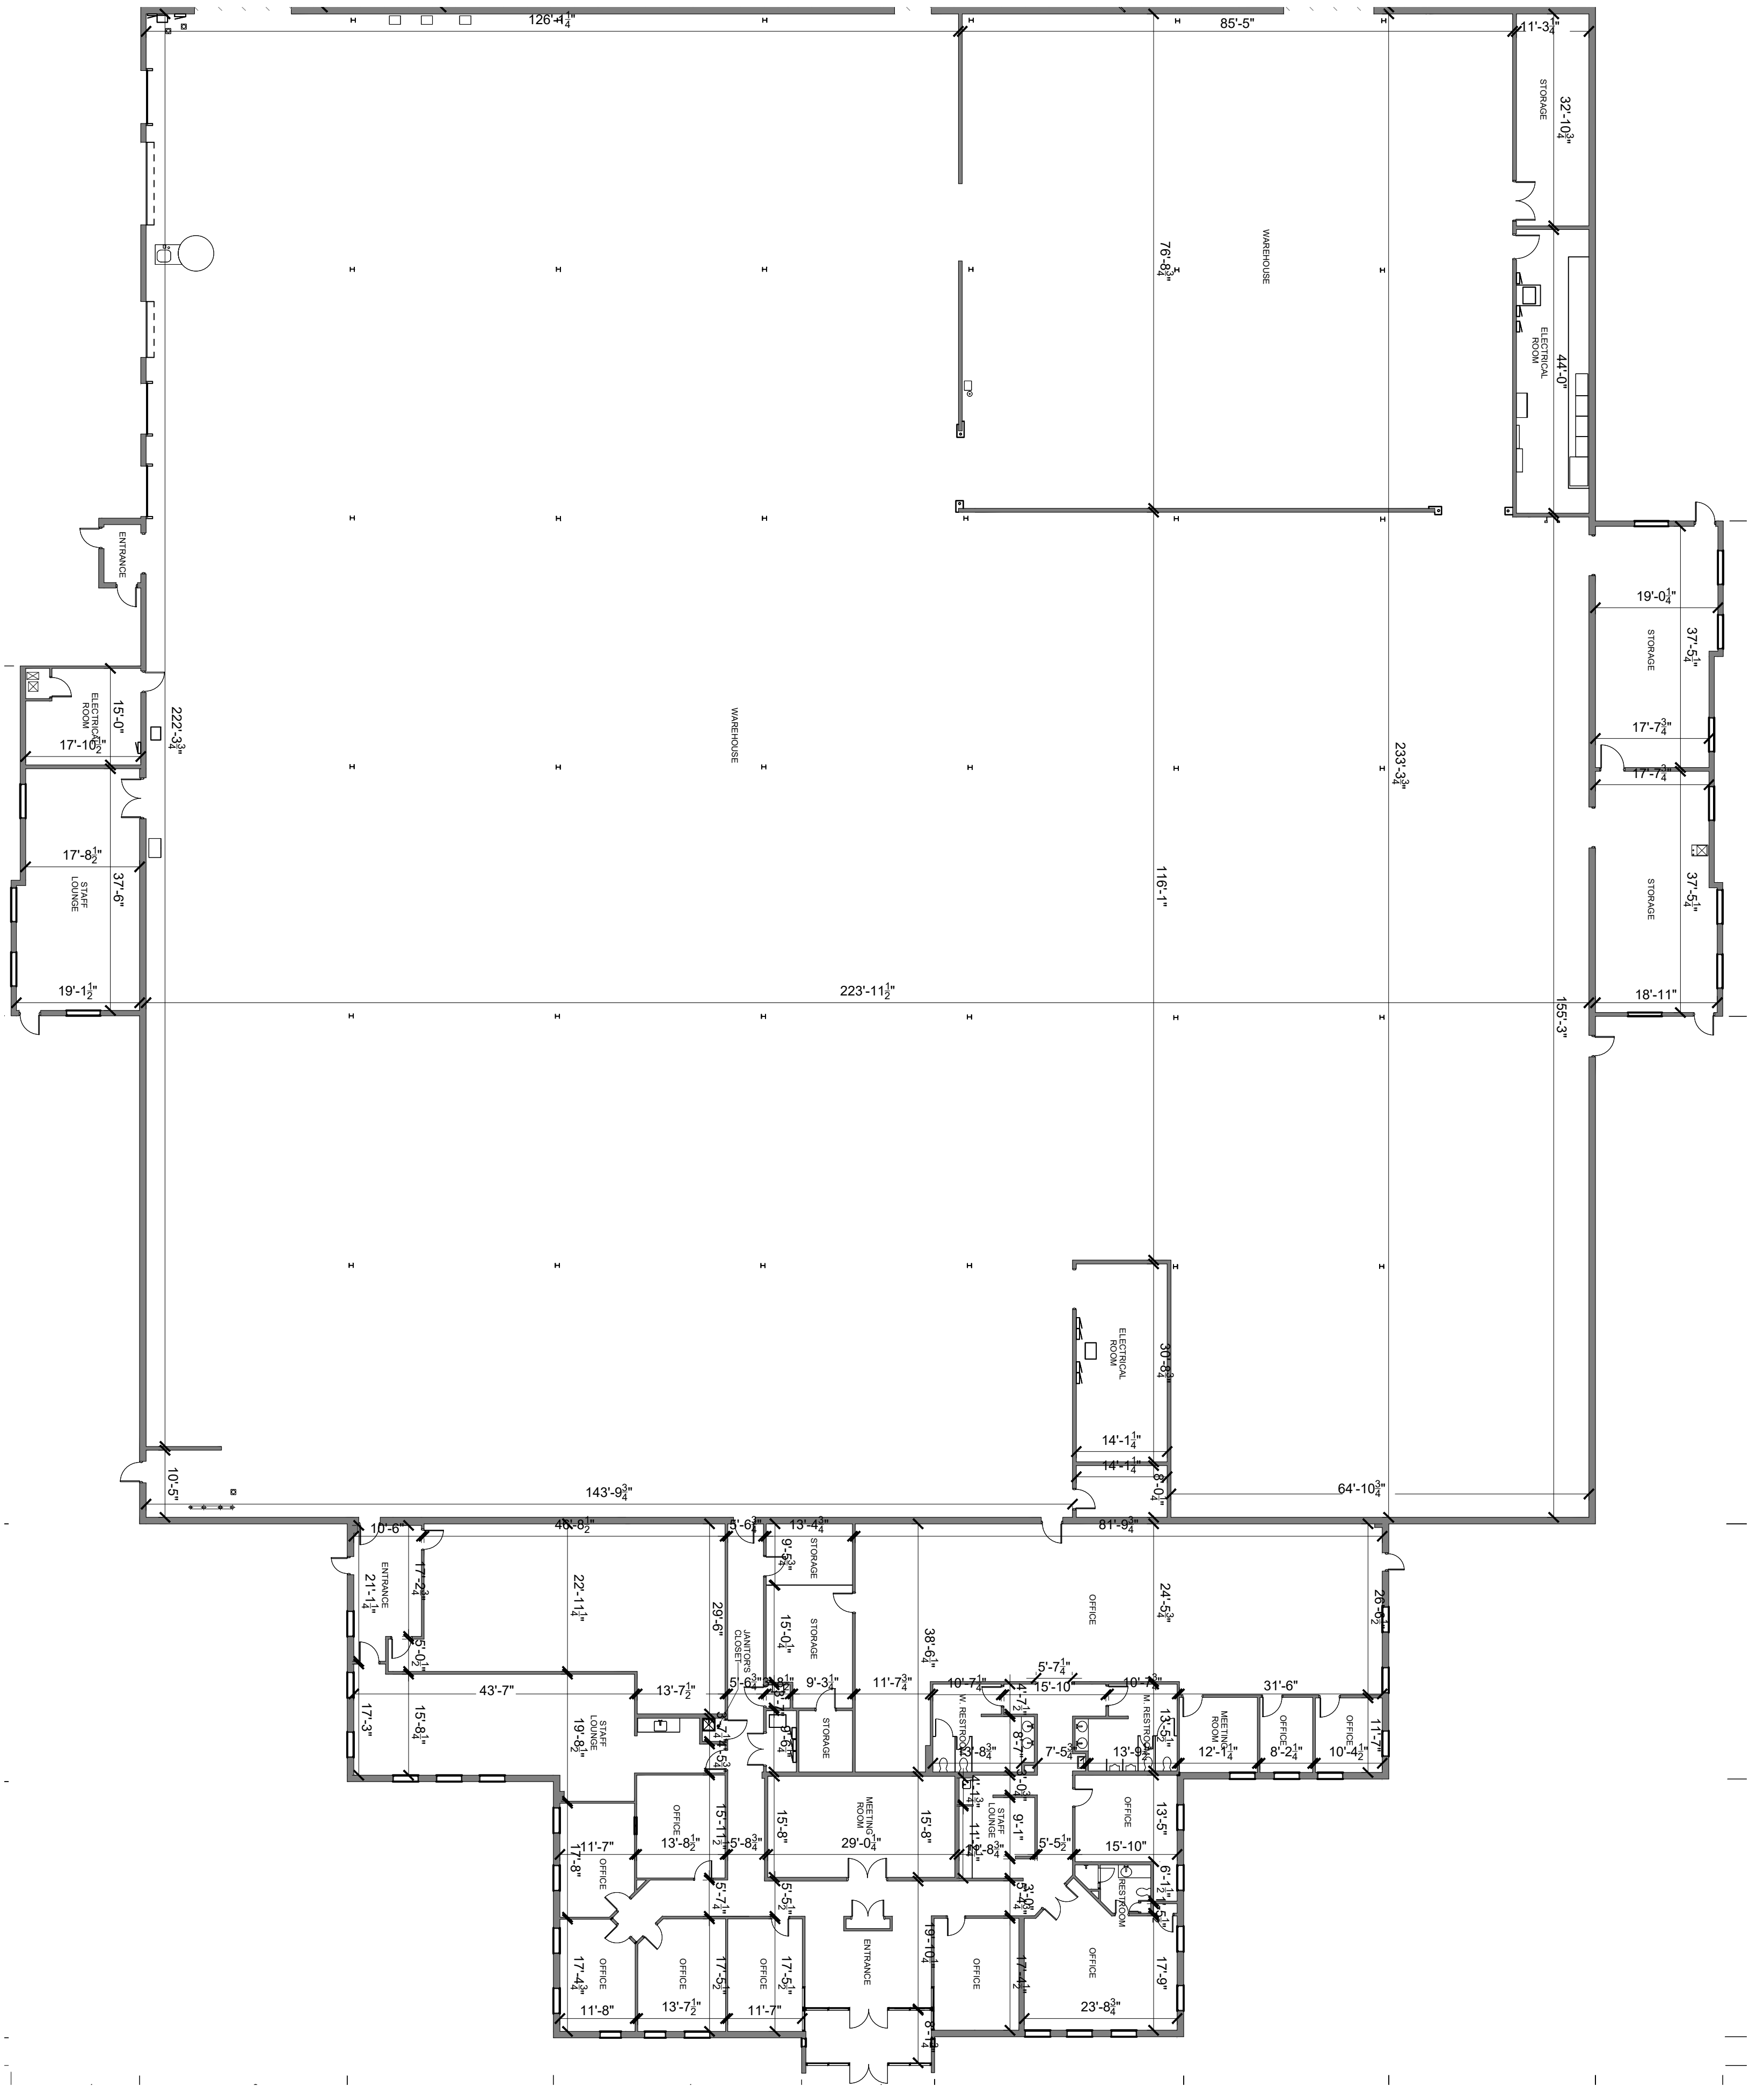

1st Floor
Scale: 1/8" = 1'-0"