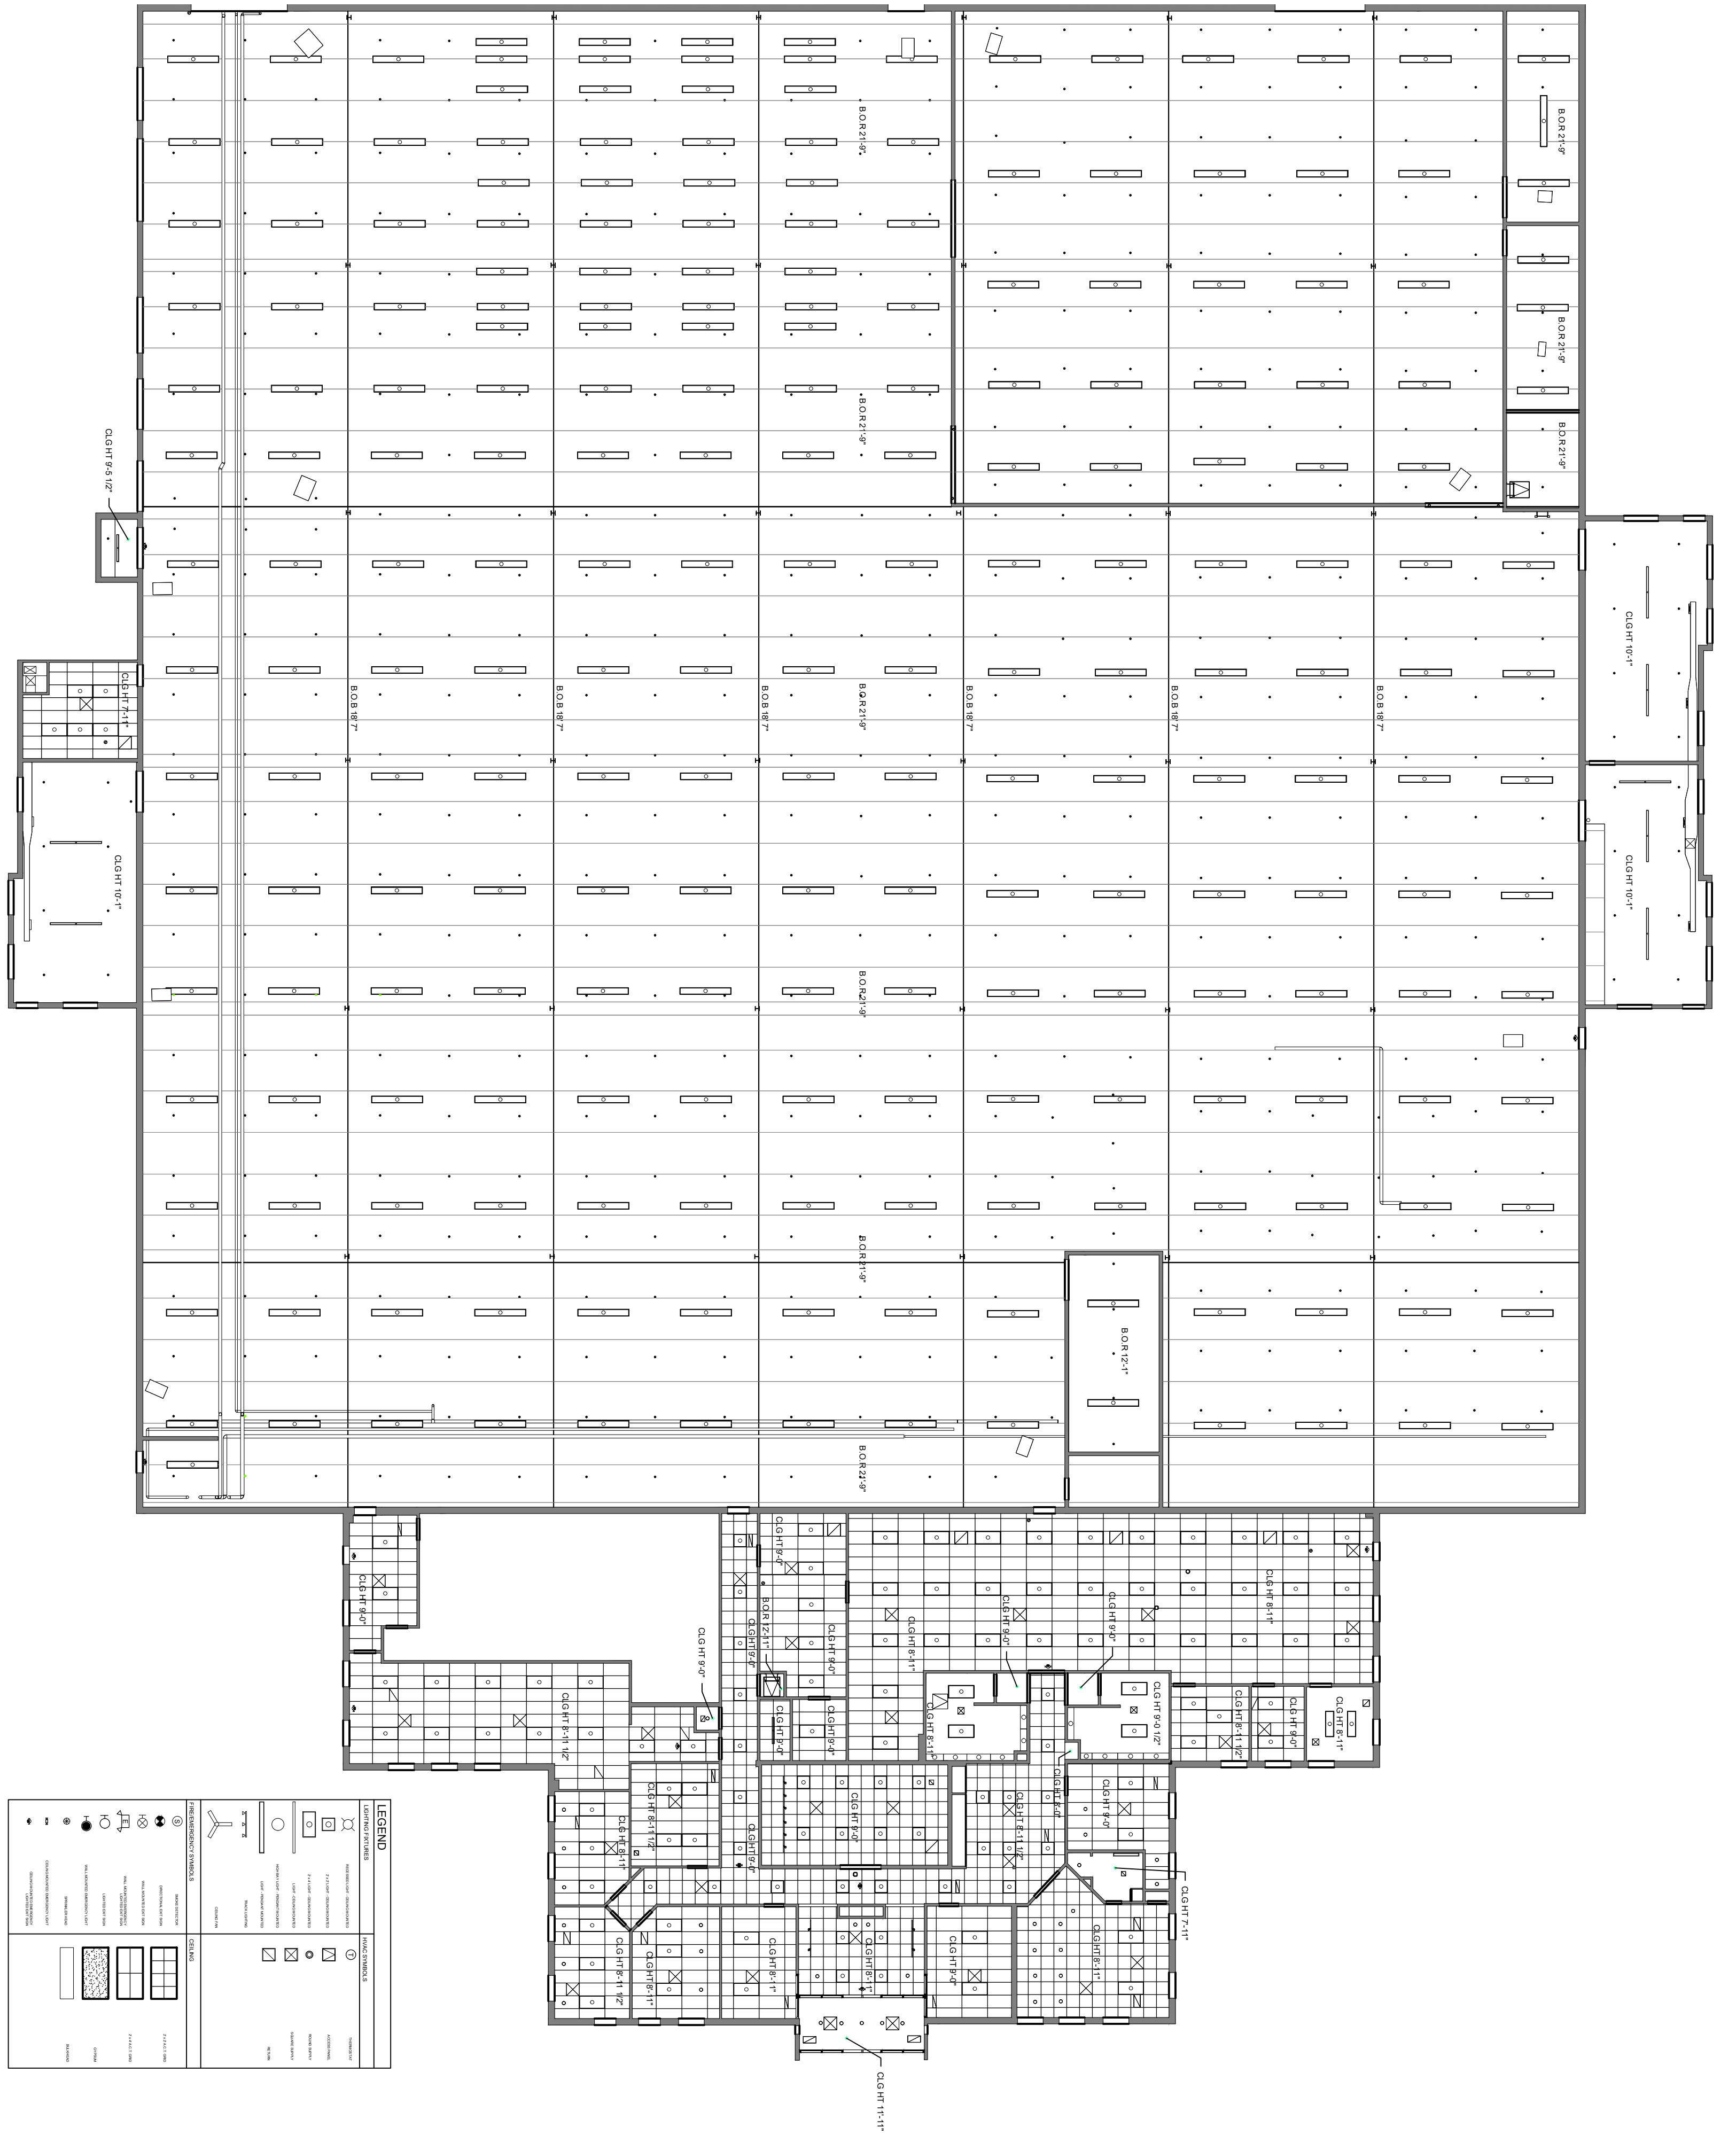

1st Floor
Scale: 1/8" = 1'-0"