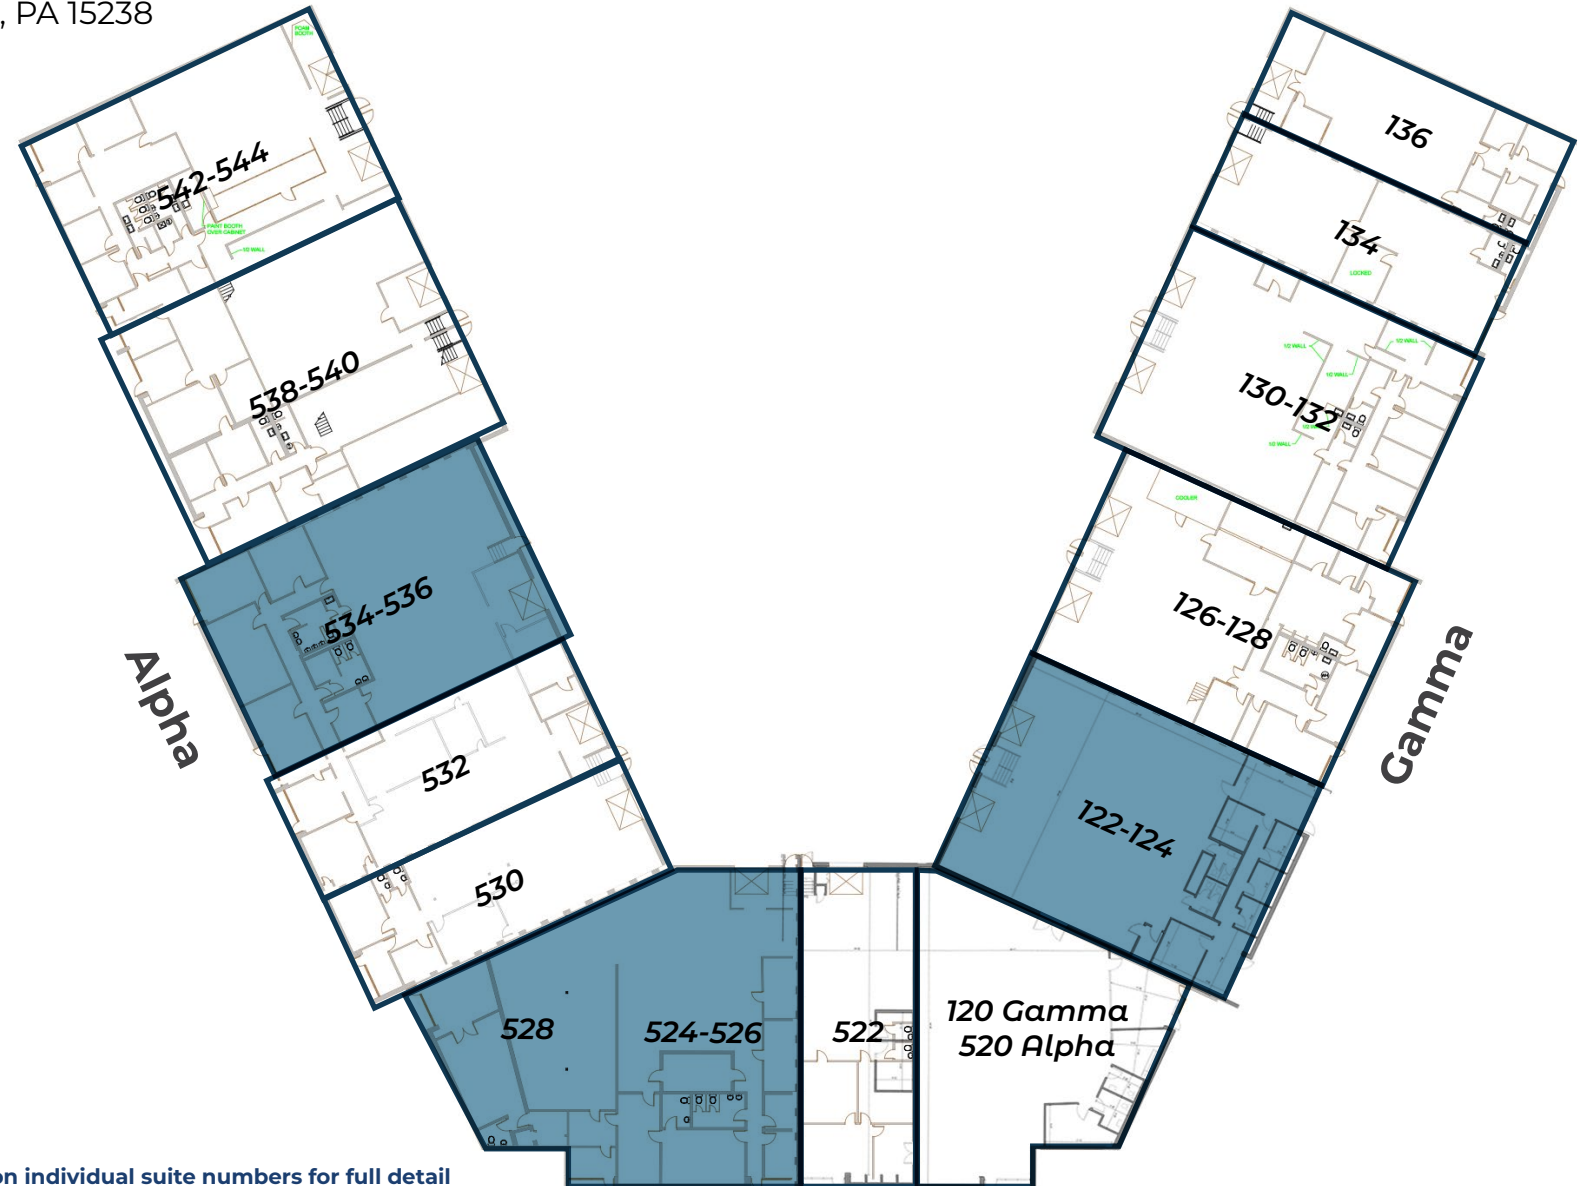

THE TOWNHOUSES

520-544 ALPHA DRIVE & 120-136 GAMMA DRIVE | PITTSBURGH, PA 15238

 **RIDC**
O'HARA INDUSTRIAL PARK

 **HANNA**
LANGHOLZ WILSON ELLIS

The Townhouses

520-544 Alpha Drive & 120-136 Gamma Drive Pittsburgh, PA 15238

Suite	SF Available	Date Available
136 Gamma	2,449 SF	Leased
134 Gamma	2,457 SF	Leased
130-132 Gamma	4,928 SF	Leased
126-128 Gamma	4,943 SF	Leased
122-124 Gamma	4,884 SF	Virtual Tour
120 Gamma-520 Alpha	4,027 SF	Leased
522 Alpha	2,449 SF	Leased
524-528 Alpha	6,411 SF	Virtual Tour
530 Alpha	2,453 SF	Leased
532 Alpha	2,270 SF	Leased
534-536 Alpha	5,068 SF	Virtual Tour
538-540 Alpha	4,923 SF	Leased
542-544 Alpha	4,906 SF	Leased

Building Specific Details

Power	480v, 3Phase
Celling Heights	15' 9" clear
Parking	Approximately 134 spaces for 51,181 SF building (2.62 spaces per 1,000 SF)

Click on individual suite numbers for full detail

Parking & Dock Access

122-124 Gamma
4,884 SF
Virtual Tour

524-528 Alpha
6,411 SF
Virtual Tour

534-536 Alpha
5,068 SF
Virtual Tour

GAMMA DRIVE

ALPHA DRIVE

Regional Amenities & Neighborhood

Food and Drink