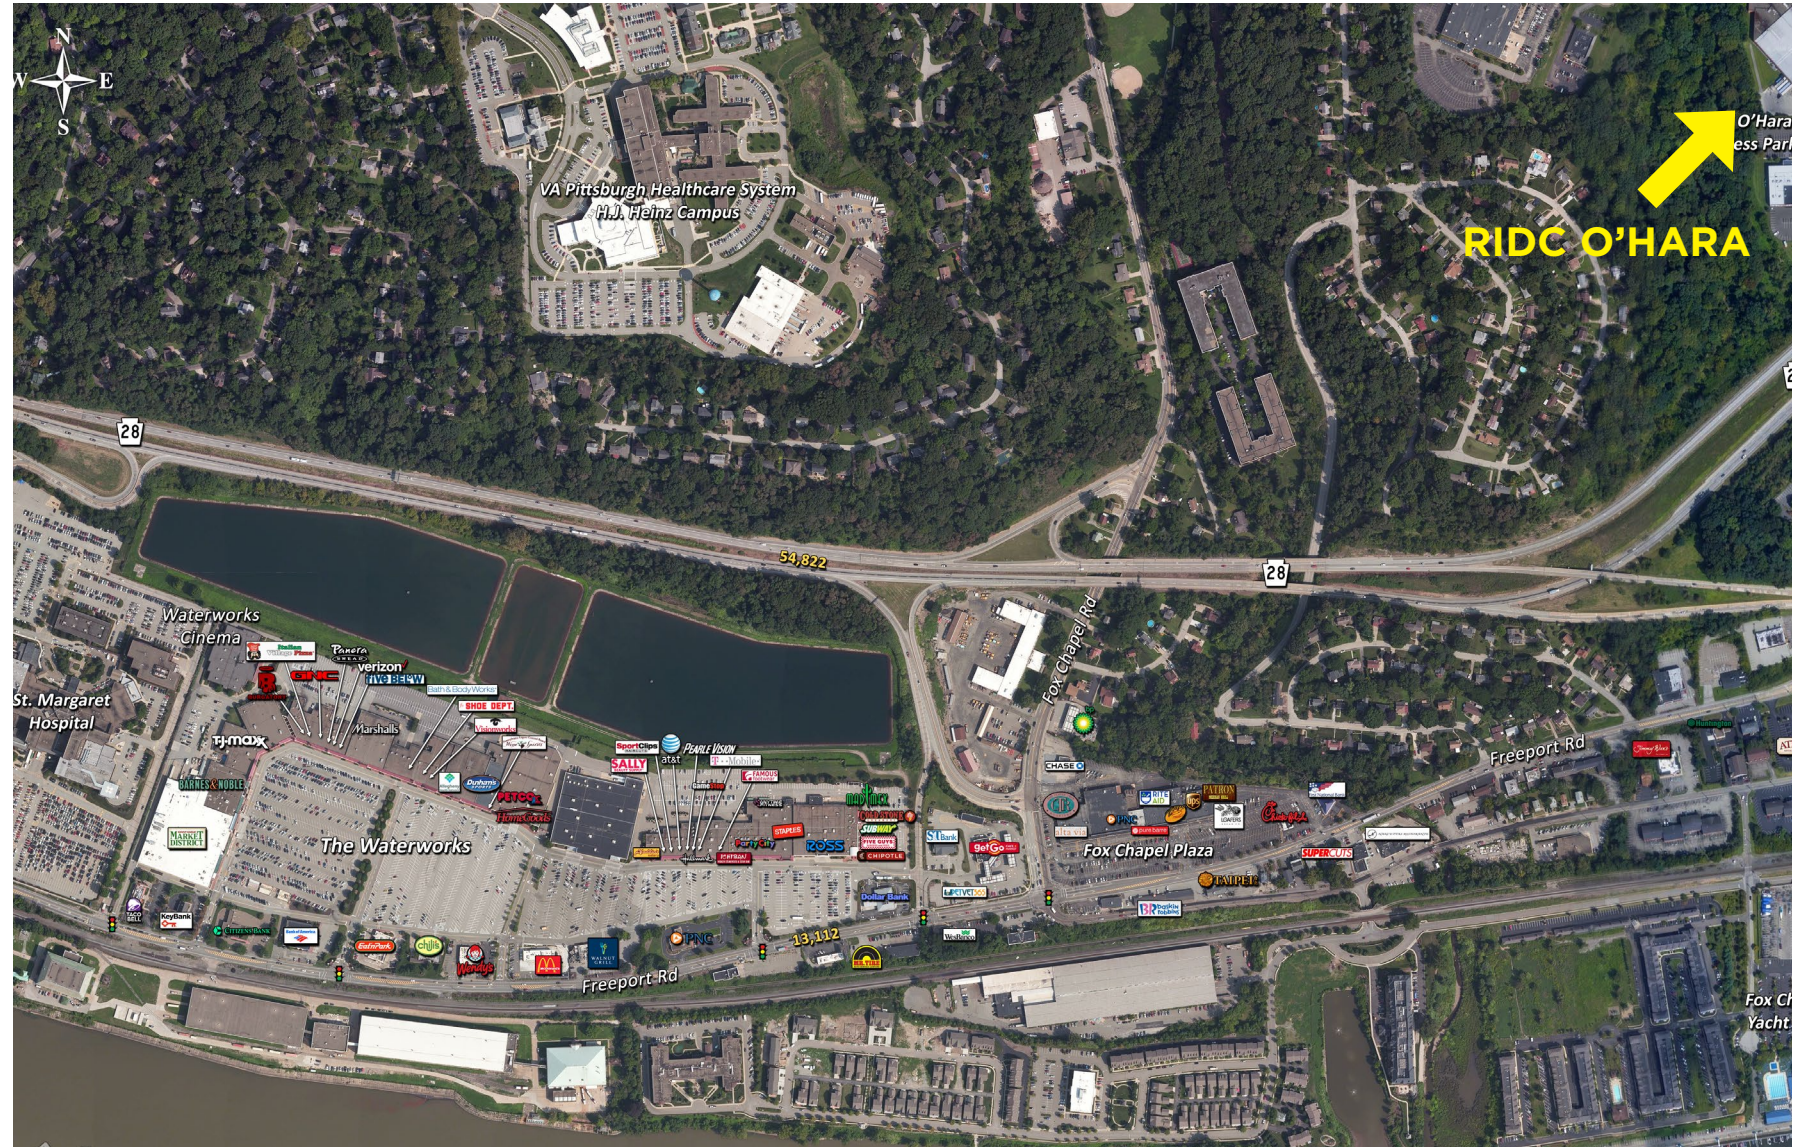

Regional Amenities & Neighborhood

Food and Drink

Chick-Fil-A, Jimmy Wan's Restaurant and Lounge, Tai Pei, Zoup, Alta Via, Mad Mex, Chipotle, Walnut Grill, Panera Bread, Ichiban Hibachi & Sushi Bar, Starbucks, Coffee Tree Roasters, Patron Mexican Grille, Cornerstone Restaurant & Bar, Caliente Pizza & Draft House, Bella Christie & Lil' Z's Sweet Boutique, Moondogs Pub, Baskin Robbins, Oakmont Bakery, Dancing Gnome Brewery, Hitchhiker Brewing & Tap Room

Lifestyle

A Place to Grow Learning Center, PetCo, Giant Eagle Market District, Lauri Ann West Community Center, Supercuts, United States Postal Service, Guardian Self Storage, Mattress Firm, MedExpress

Financial

Huntington Bank, First National Bank, PNC Bank, S&T Bank, Dollar Bank, Wesbanco, Key Bank

Hospitality

Comfort Inn & Suites, Hampton Inn & Suites, Holiday Inn Express

Convenience/Gas

GetGo Gas Station and WetGo Car Wash, Rite Aid, BP, Sunoco, Dollar General

Big Box Retailers

Ross Dress For Less, Bed, Bath & Beyond, TJ Maxx, Target

Entertainment

Waterworks Cinemas, Zone 28, Thrill Water Sports