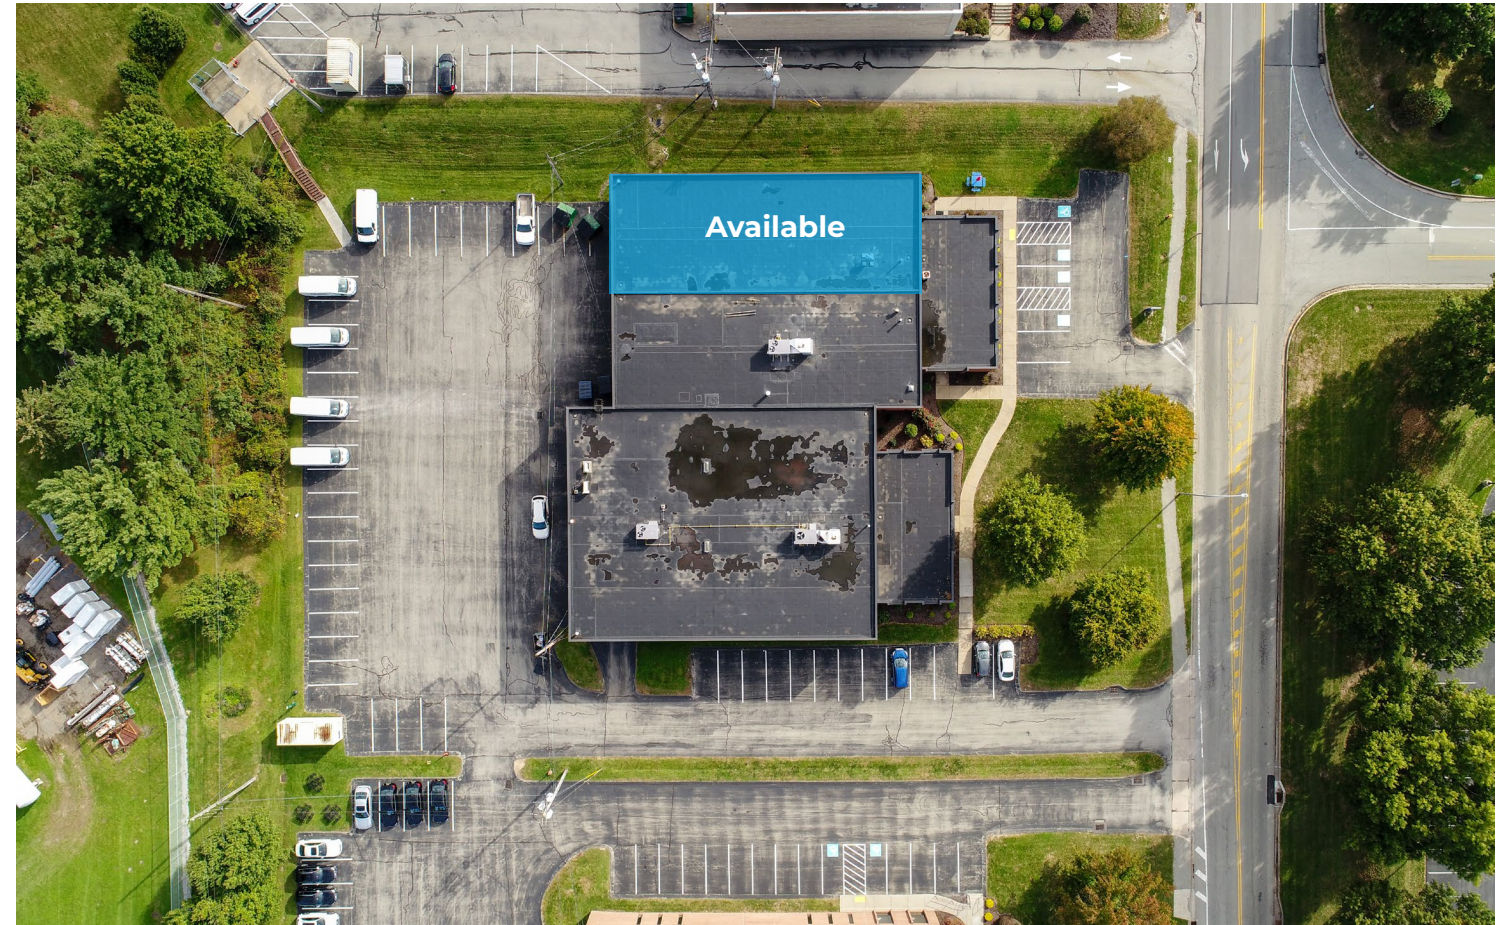

# ALPHA MANOR I

560 ALPHA DRIVE, PITTSBURGH, PA 15238

**RIDC**  
O'HARA INDUSTRIAL PARK

**HANNA**  
LANGHOLZ WILSON ELLIS

## Alpha Manor I

560 Alpha Drive, Pittsburgh, PA 15238

<b>SF</b>	5,125 SF office / flex suite <ul style="list-style-type: none"> <li>• 2,100 SF Office</li> <li>• 3,025 SF Warehouse / Assembly Area</li> </ul>
<b>Layout Features</b>	<ul style="list-style-type: none"> <li>• Reception area</li> <li>• 1 private office</li> <li>• Conference room</li> <li>• 1 full set of restrooms</li> <li>• Kitchenette</li> <li>• Copy/Print/Storage center</li> <li>• Server room</li> <li>• Open office area</li> <li>• Flex/light manufacturing space</li> </ul>
<b>Power</b>	120v, 3Phase
<b>HVAC</b>	1 RTU; Reznor in warehouse
<b>Access</b>	One dock-high doors (8' x 10')
<b>Celling Heights</b>	15' 9" clear
<b>Parking</b>	Access to 14 spaces (2.73 spaces per 1,000 RSF)