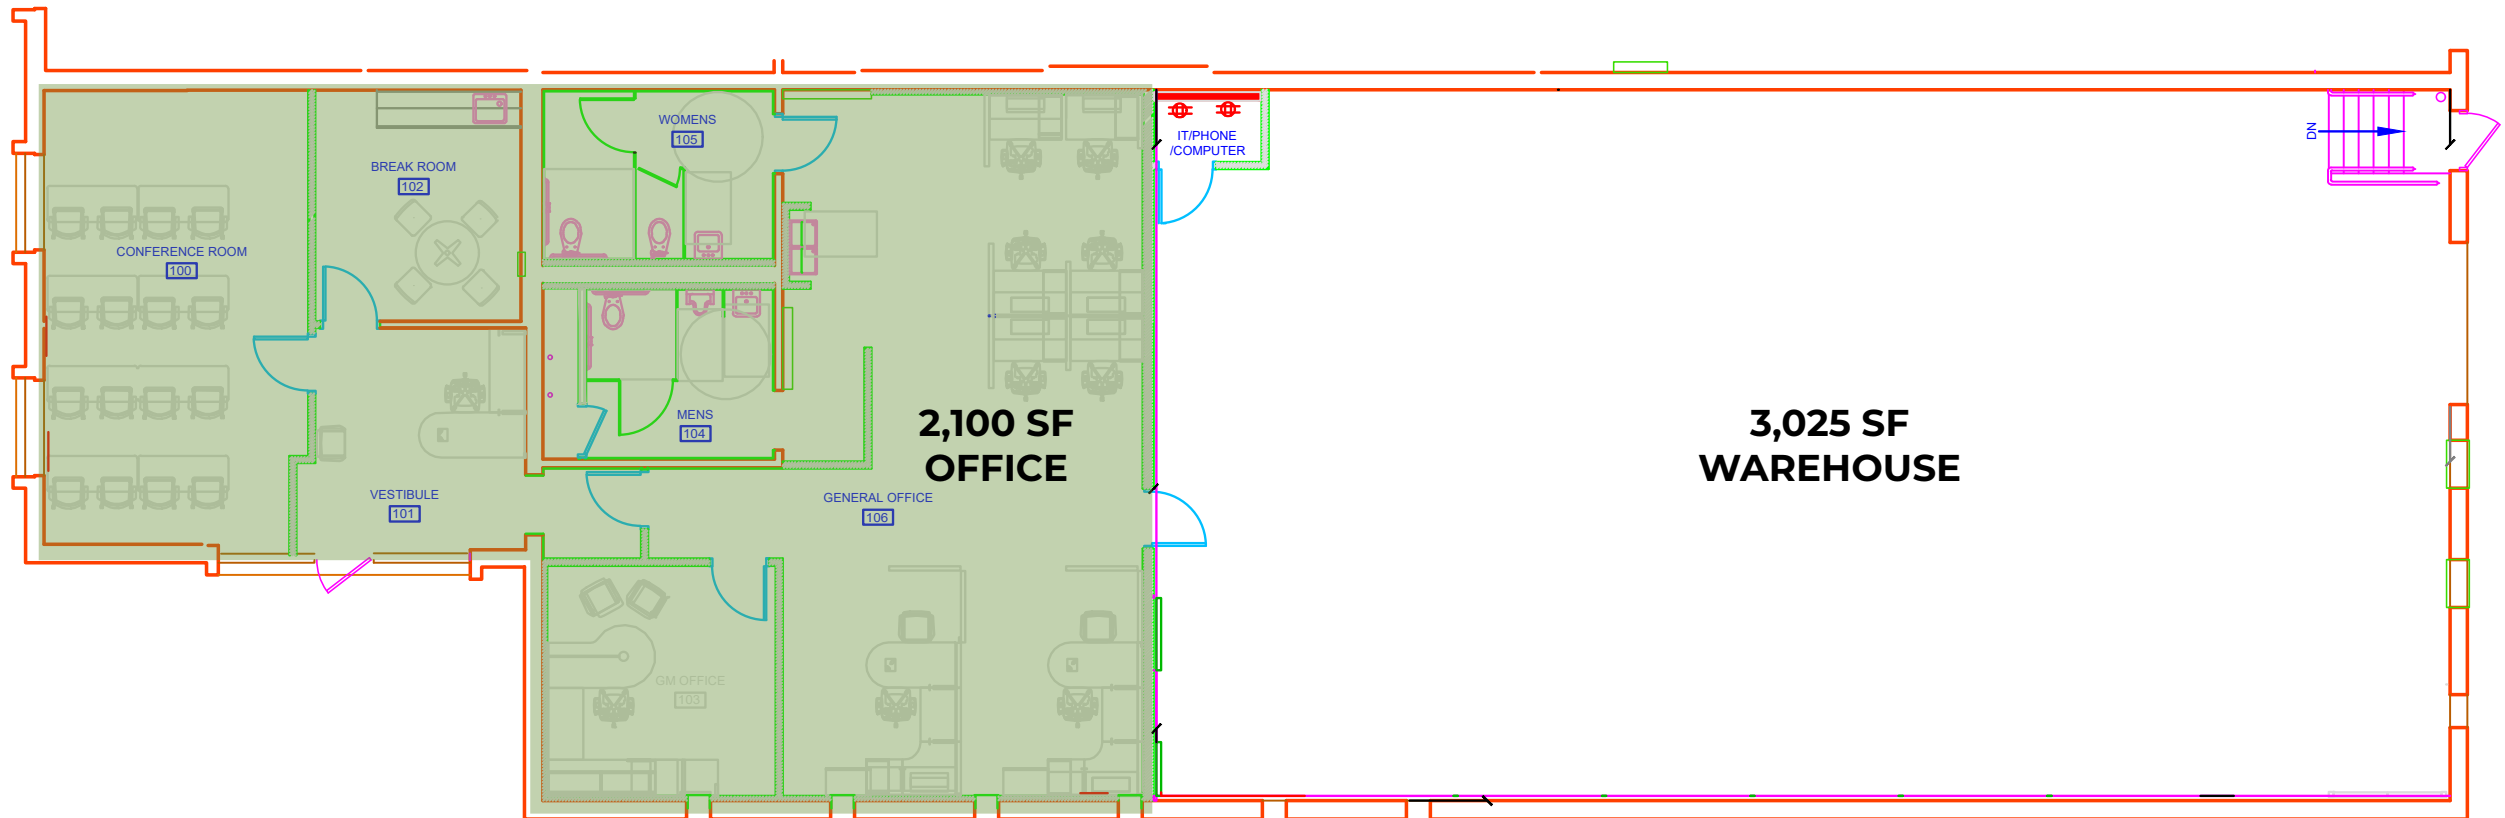

## Alpha Manor I

560 Alpha Drive, Pittsburgh, PA 15238

<b>SF</b>	5,125 SF office / flex suite <ul style="list-style-type: none"> <li>• 2,100 SF Office</li> <li>• 3,025 SF Warehouse / Assembly Area</li> </ul>
<b>Layout Features</b>	<ul style="list-style-type: none"> <li>• Reception area</li> <li>• 1 private office</li> <li>• Conference room</li> <li>• 1 full set of restrooms</li> <li>• Kitchenette</li> <li>• Copy/Print/Storage center</li> <li>• Server room</li> <li>• Open office area</li> <li>• Flex/light manufacturing space</li> </ul>
<b>Power</b>	120v, 3Phase
<b>HVAC</b>	1 RTU; Reznor in warehouse
<b>Access</b>	One dock-high doors (8' x 10')
<b>Celling Heights</b>	15' 9" clear
<b>Parking</b>	Access to 14 spaces (2.73 spaces per 1,000 RSF)

# Floor Plan