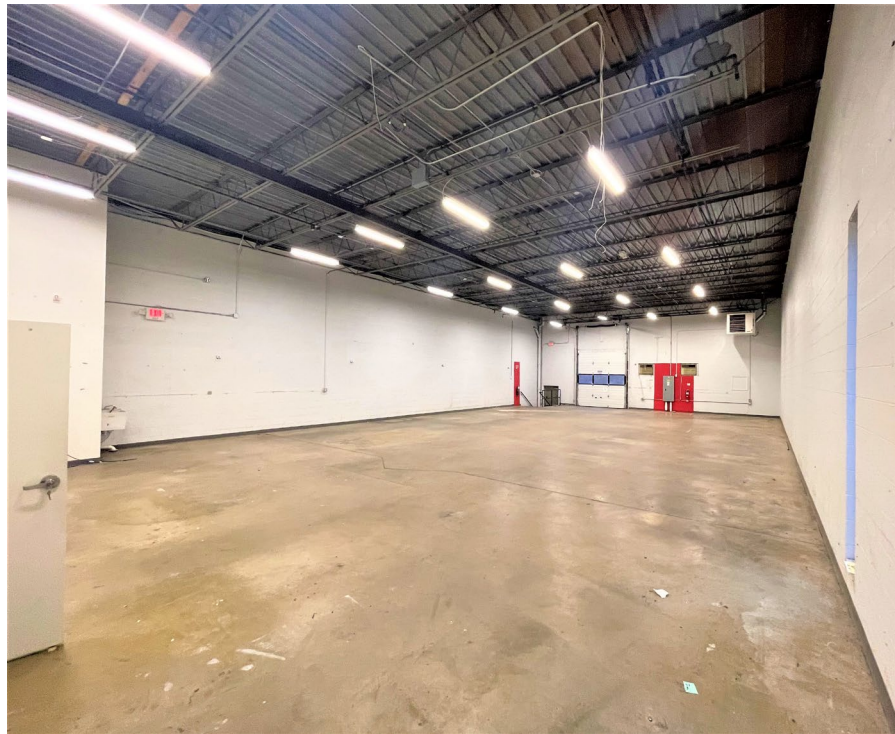

## Alpha Manor I

560 Alpha Drive, Pittsburgh, PA 15238

<b>SF</b>	5,125 SF office / flex suite <ul style="list-style-type: none"> <li>• 2,100 SF Office</li> <li>• 3,025 SF Warehouse / Assembly Area</li> </ul>
<b>Layout Features</b>	<ul style="list-style-type: none"> <li>• Reception area</li> <li>• 1 private office</li> <li>• Conference room</li> <li>• 1 full set of restrooms</li> <li>• Kitchenette</li> <li>• Copy/Print/Storage center</li> <li>• Server room</li> <li>• Open office area</li> <li>• Flex/light manufacturing space</li> </ul>
<b>Power</b>	120v, 3Phase
<b>HVAC</b>	1 RTU; Reznor in warehouse
<b>Access</b>	One dock-high doors (8' x 10')
<b>Celling Heights</b>	15' 9" clear
<b>Parking</b>	Access to 14 spaces (2.73 spaces per 1,000 RSF)