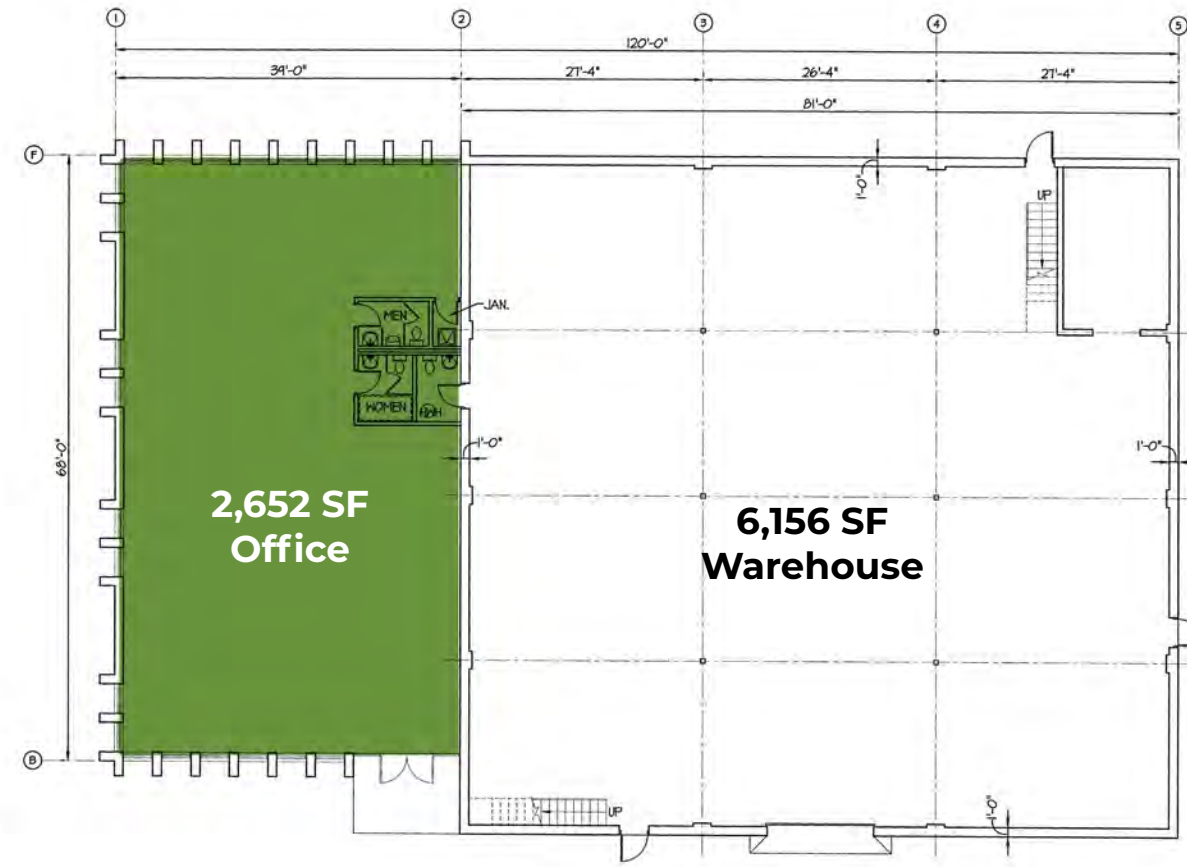

SF	8,808 Total SF
Available Suites	<ul style="list-style-type: none"> • 8,808 SF free-standing building • 2,652 SF office • 6,156 SF warehouse • 3,438 SF mezzanine (not included in RSF) • Reception area • 1 Private office • Open office areas • Warehouse lunchroom, shipping office and conference/training room • 2 Full sets of restrooms, plus one shop restroom with eyewash station • ½ Ton freight lift to mezzanine
Power	800 amp 120/208 V
Sprinklers	70% sprinklered (warehouse only)
Access	1, 12' x 14' drive-in door (electric)
HVAC	Gas-fired roof-top units and gas-fired space heaters in warehouse
Ceiling Heights	16'9" in warehouse for 2,718 SF; 7'11" under mezzanine
Parking	16 parking spaces (1.82:1 RSF)

Floor Plan

 **MEZZANINE FLOOR PLAN**
1/8"=1'-0"

 **FIRST FLOOR PLAN**
1/8"=1'-0"

Regional Amenities & Neighborhood

Food and Drink

NEW! Periwinkle's Bakery & Cafe, Chick-Fil-A, Jimmy Wan's Restaurant and Lounge, Tai Pei, Zoup, Alta Via, Mad Mex, Chipotle, Walnut Grill, Panera Bread, Ichiban Hibachi & Sushi Bar, Starbucks, Coffee Tree Roasters, Patron Mexican Grille, Cornerstone Restaurant & Bar, Caliente Pizza & Draft House, Bella Christie & Lil' Z's Sweet Boutique, Moondogs Pub, Baskin Robbins, Oakmont Bakery, Dancing Gnome Brewery, Hitchhiker Brewing & Tap Room