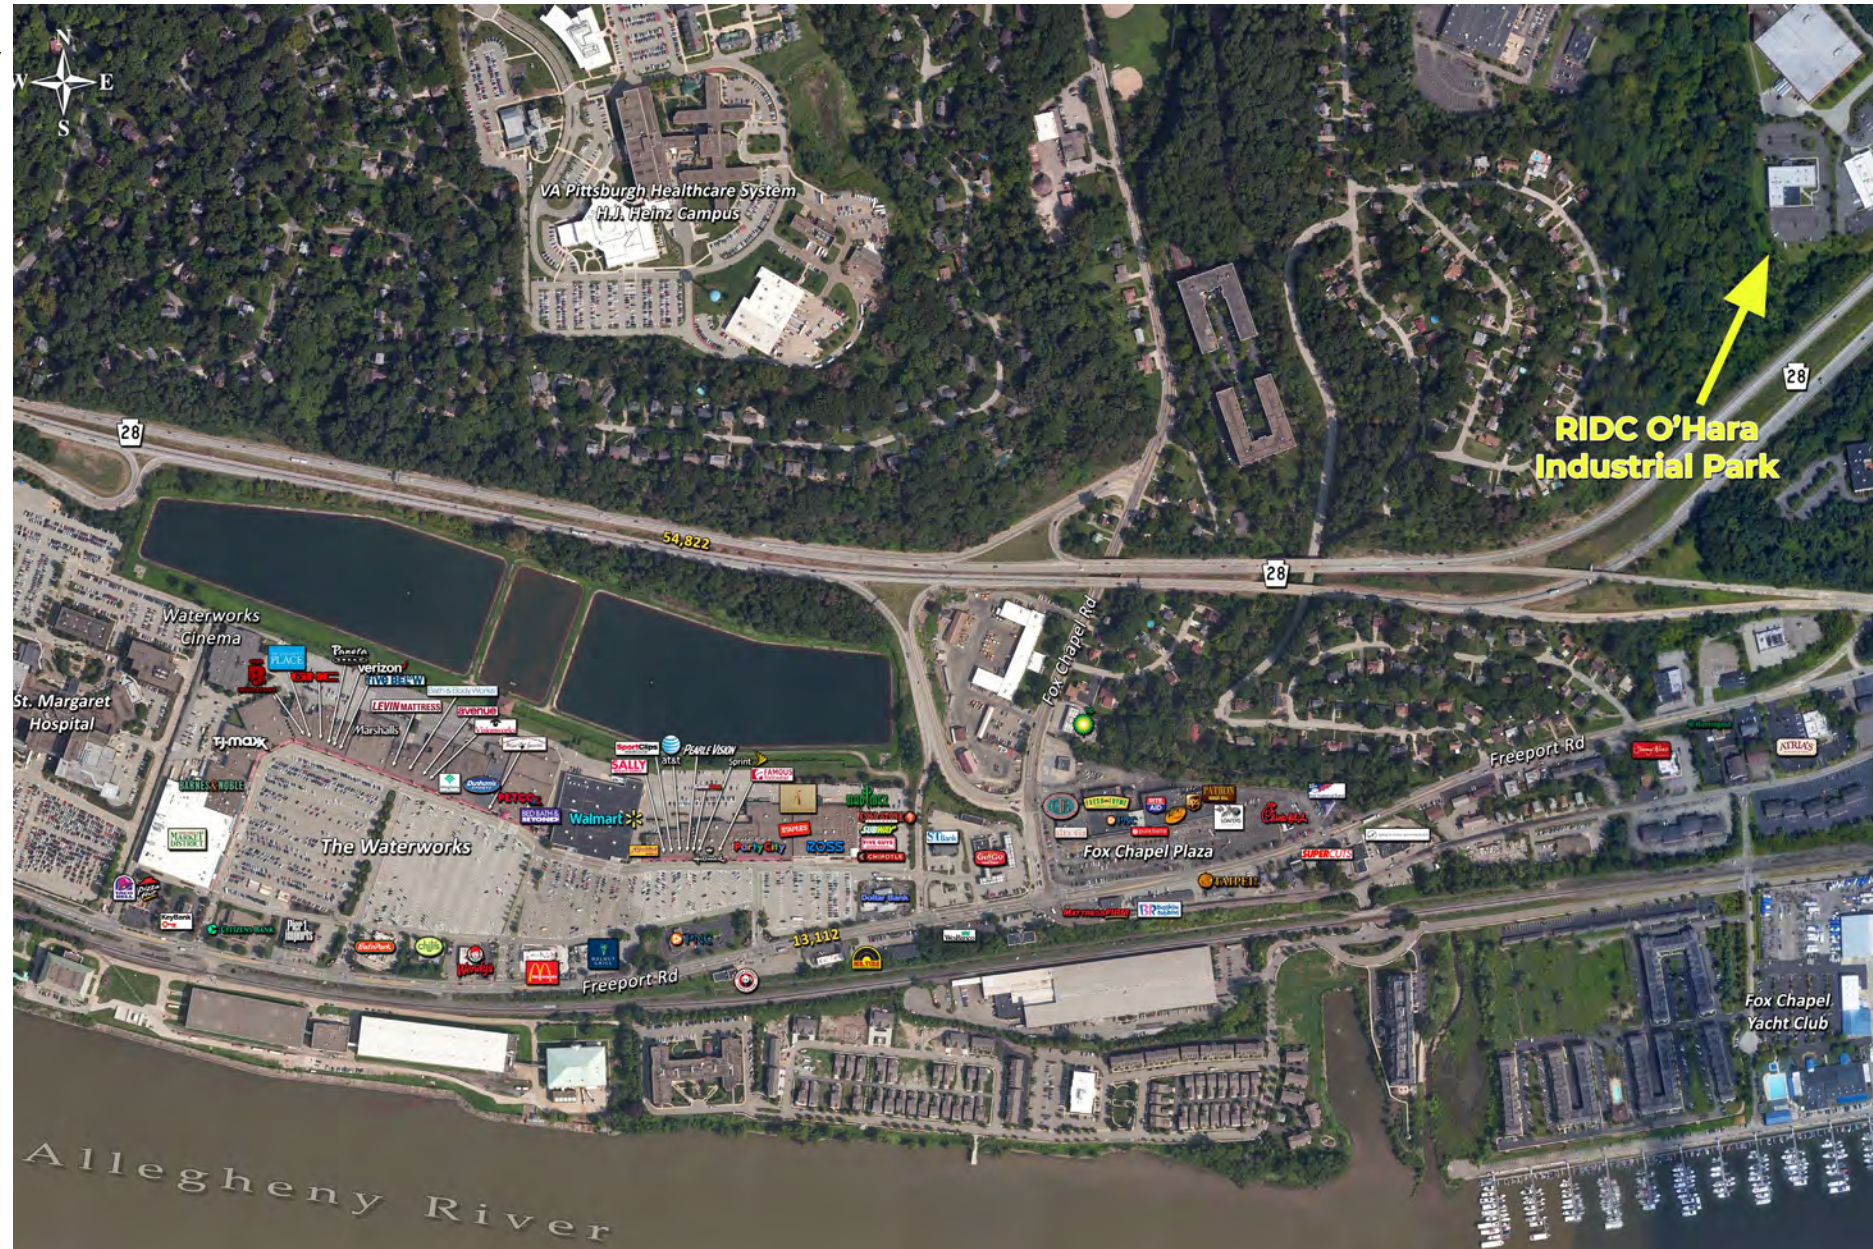

Regional Amenities & Neighborhood

Food and Drink

NEW! Periwinkle's Bakery & Cafe, Chick-Fil-A, Jimmy Wan's Restaurant and Lounge, Tai Pei, Zoup, Alta Via, Mad Mex, Chipotle, Walnut Grill, Panera Bread, Ichiban Hibachi & Sushi Bar, Starbucks, Coffee Tree Roasters, Patron Mexican Grille, Cornerstone Restaurant & Bar, Caliente Pizza & Draft House, Bella Christie & Lil' Z's Sweet Boutique, Moondogs Pub, Baskin Robbins, Oakmont Bakery, Dancing Gnome Brewery, Hitchhiker Brewing & Tap Room

Lifestyle

A Place to Grow Learning Center, PetCo, Giant Eagle Market District, Lauri Ann West Community Center, Supercuts, United States Postal Service, Guardian Self Storage, Mattress Firm, MedExpress

Financial

Huntington Bank, First National Bank, PNC Bank, S&T Bank, Dollar Bank, Wesbanco, Key Bank

Hospitality

Comfort Inn & Suites, Hampton Inn & Suites, Holiday Inn Express

Convenience/Gas

GetGo Gas Station and WetGo Car Wash, Rite Aid, BP, Sunoco, Dollar General

Big Box Retailers

Walmart, Ross Dress For Less, Bed, Bath & Beyond, TJ Maxx, Target

Entertainment

Waterworks Cinemas, Zone 28, Thrill Water Sports