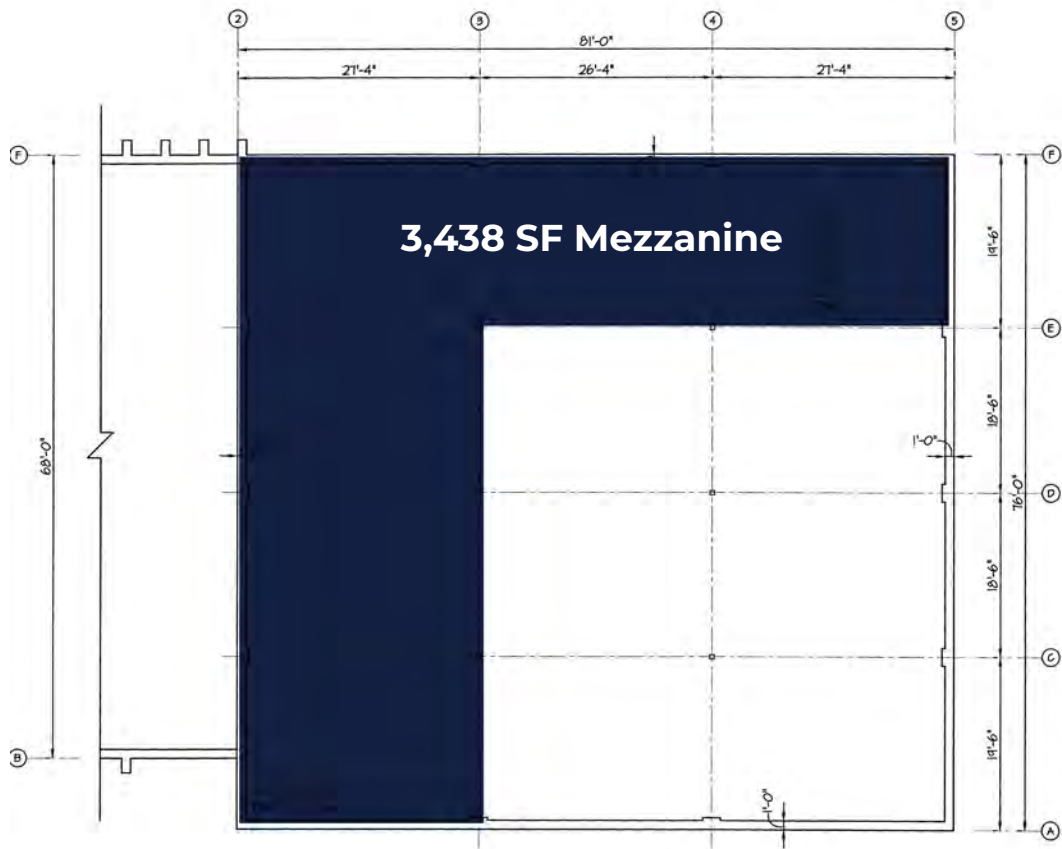

SF	8,808 Total SF
Available Suites	<ul style="list-style-type: none"> • 8,808 SF free-standing building • 2,652 SF office • 6,156 SF warehouse • 3,438 SF mezzanine (not included in RSF) • Reception area • 1 Private office • Open office areas • Warehouse lunchroom, shipping office and conference/training room • 2 Full sets of restrooms, plus one shop restroom with eyewash station • ½ Ton freight lift to mezzanine
Power	800 amp 120/208 V
Sprinklers	70% sprinklered (warehouse only)
Access	1, 12' x 14' drive-in door (electric)
HVAC	Gas-fired roof-top units and gas-fired space heaters in warehouse
Ceiling Heights	16'9" in warehouse for 2,718 SF; 7'11" under mezzanine
Parking	16 parking spaces (1.82:1 RSF)

Floor Plan

 **MEZZANINE FLOOR PLAN**
1/8"=1'-0"

 **FIRST FLOOR PLAN**
1/8"=1'-0"

Regional Amenities & Neighborhood

Food and Drink

NEW! Periwinkle's Bakery & Cafe, Chick-Fil-A, Jimmy Wan's Restaurant and Lounge, Tai Pei, Zoup, Alta Via, Mad Mex, Chipotle, Walnut Grill, Panera Bread, Ichiban Hibachi & Sushi Bar, Starbucks, Coffee Tree Roasters, Patron Mexican Grille, Cornerstone Restaurant & Bar, Caliente Pizza & Draft House, Bella Christie & Lil' Z's Sweet Boutique, Moondogs Pub, Baskin Robbins, Oakmont Bakery, Dancing Gnome Brewery, Hitchhiker Brewing & Tap Room